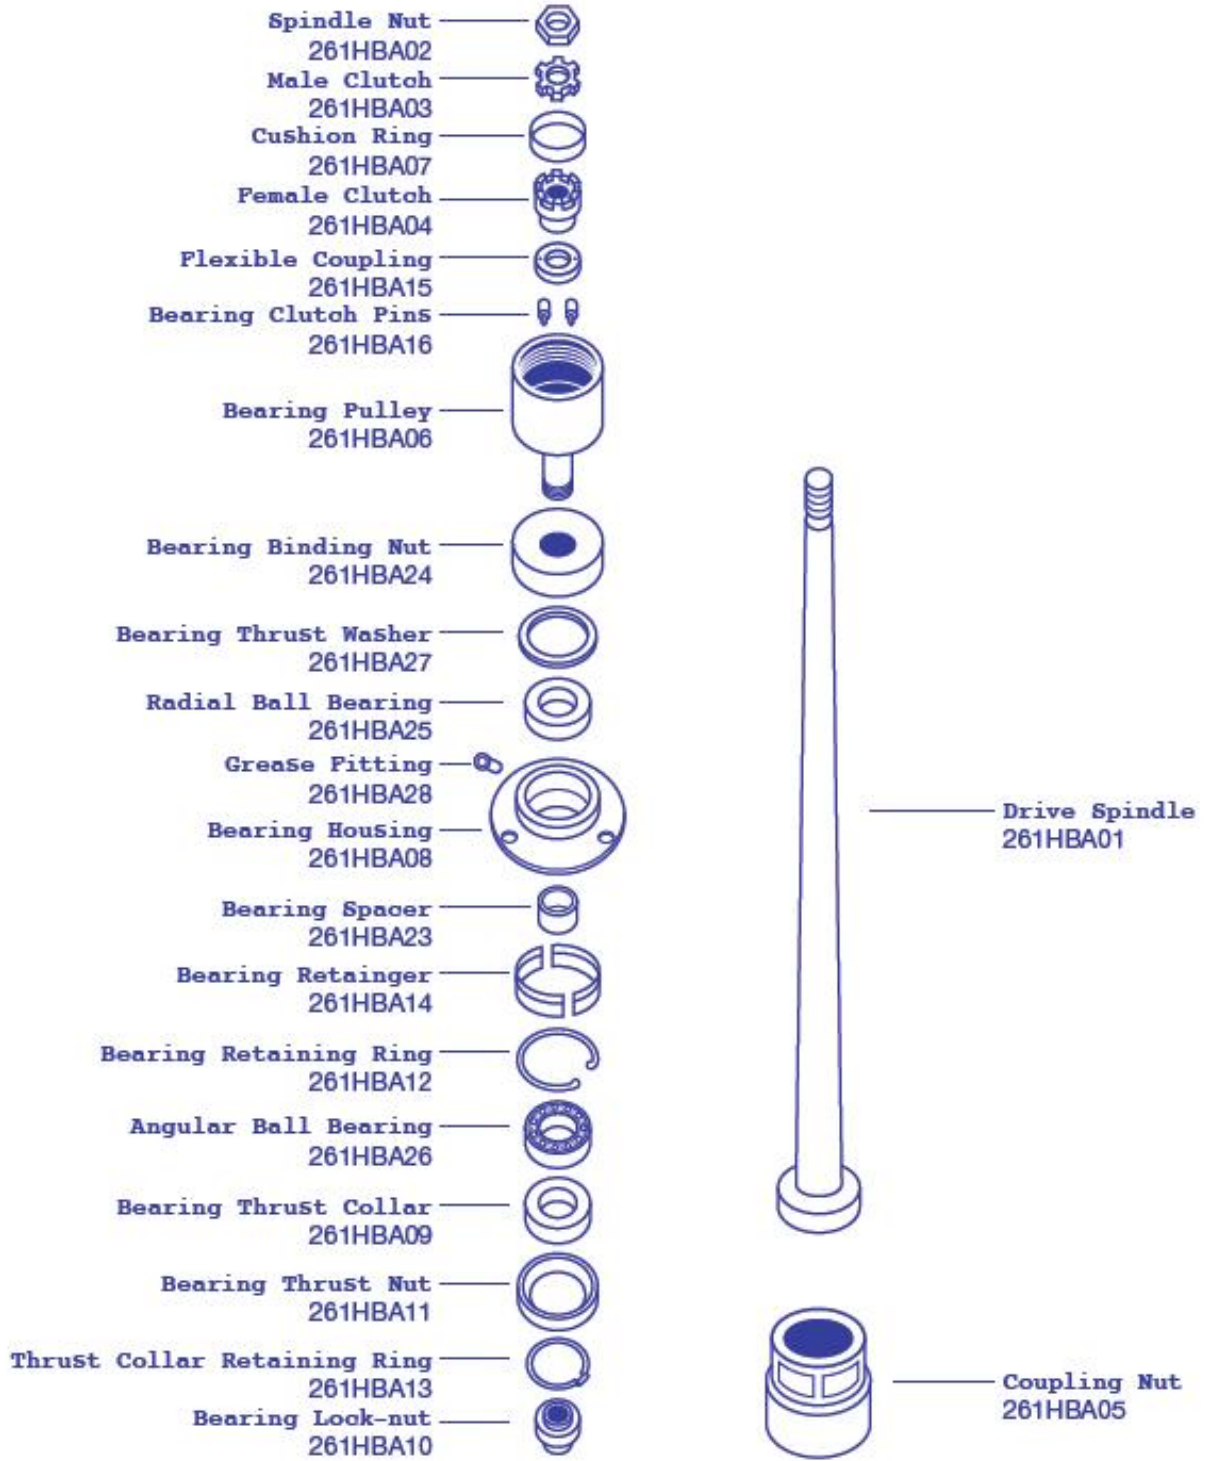

**AS26 Super Centrifuge**

Complete Head Bearing Assembly (Grease Design)  
261HBA18

**AS26 Super Centrifuge**

**Idler Pulley Assembly  
262IBA14**

**AS26 Super Centrifuge**

**Idler Shaft and Arm Assembly  
263IAA24**

**\*Idler Shaft, Collar & Pin Assembly  
263IAA23**

# AS26 Super Centrifuge

## The Bowl

**AS26 Super Centrifuge**

**Drag Body with Parts  
265DFA00**

\*Parts sold together.