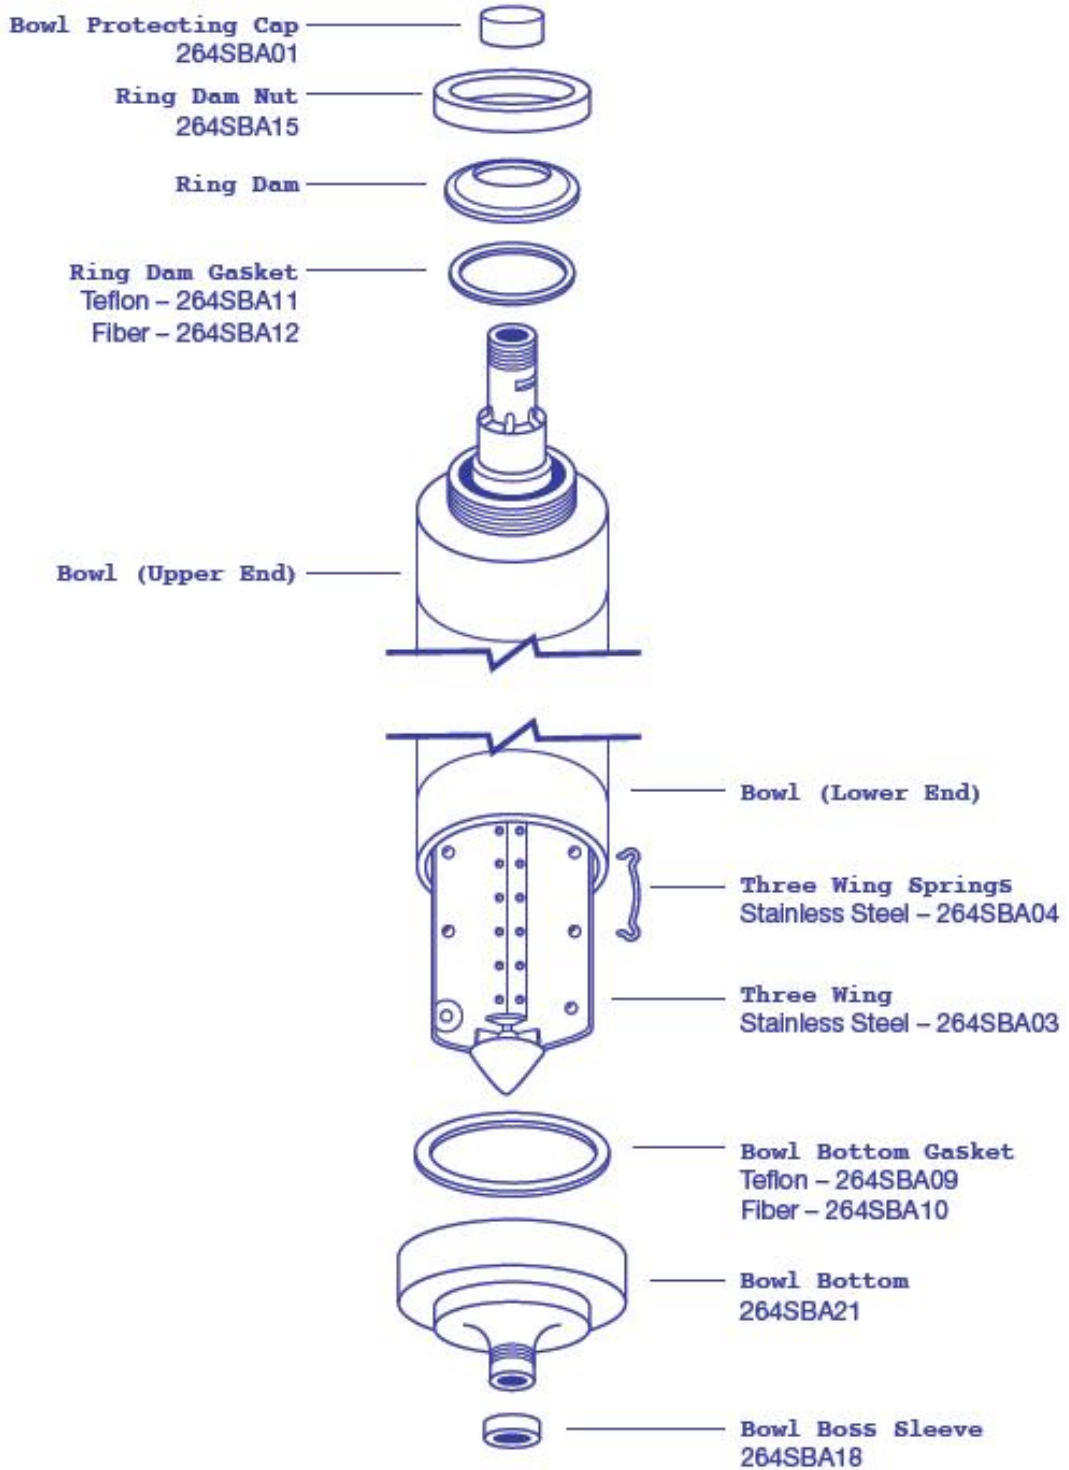

**AS26 Super Centrifuge**

Complete Head Bearing Assembly (Grease Design)  
261HBA18

**AS26 Super Centrifuge**

**Idler Pulley Assembly  
262IBA14**

**AS26 Super Centrifuge**

**Idler Shaft and Arm Assembly  
263IAA24**

**\*Idler Shaft, Collar & Pin Assembly  
263IAA23**

# AS26 Super Centrifuge

## The Bowl

**AS26 Super Centrifuge**

**Drag Body with Parts  
265DFA00**

\*Parts sold together.