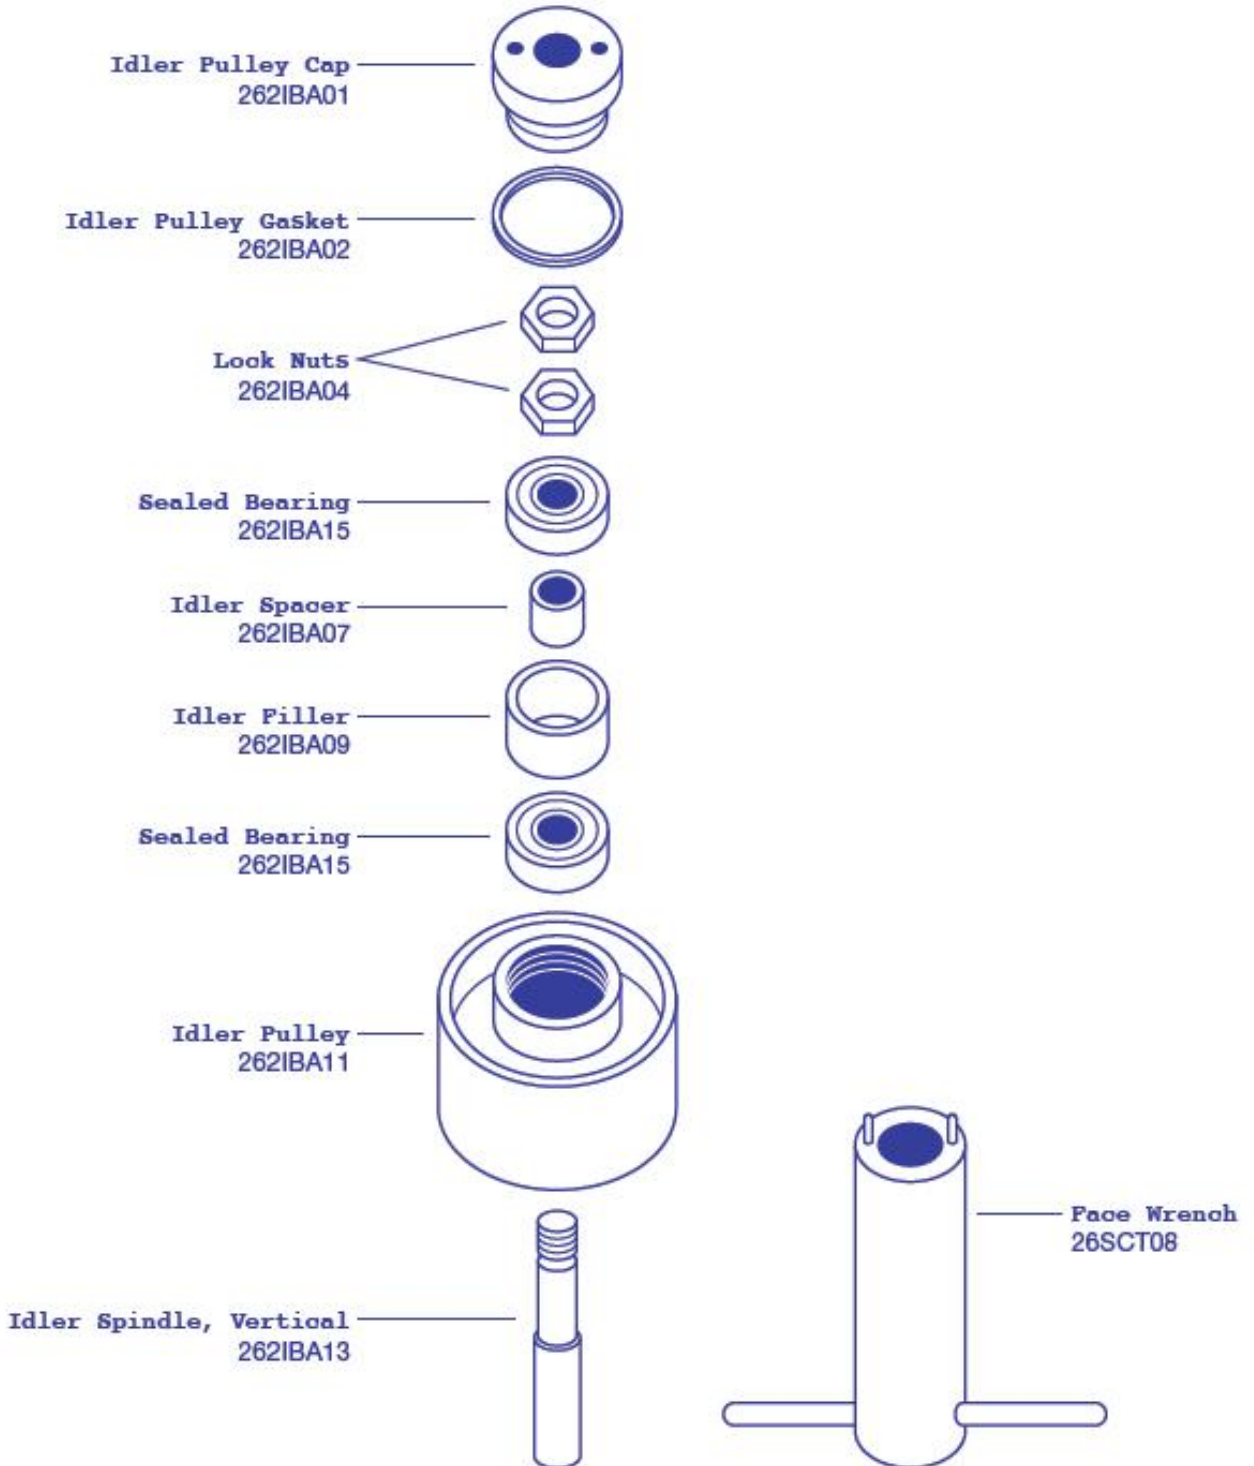

**AS26 Super Centrifuge**

Complete Head Bearing Assembly (Grease Design)  
261HBA18

**AS26 Super Centrifuge**

**Idler Pulley Assembly  
262IBA14**

**AS26 Super Centrifuge**

**Idler Shaft and Arm Assembly  
263IAA24**

**\*Idler Shaft, Collar & Pin Assembly  
263IAA23**

# AS26 Super Centrifuge

## The Bowl

**AS26 Super Centrifuge**

**Drag Body with Parts  
265DFA00**

\*Parts sold together.