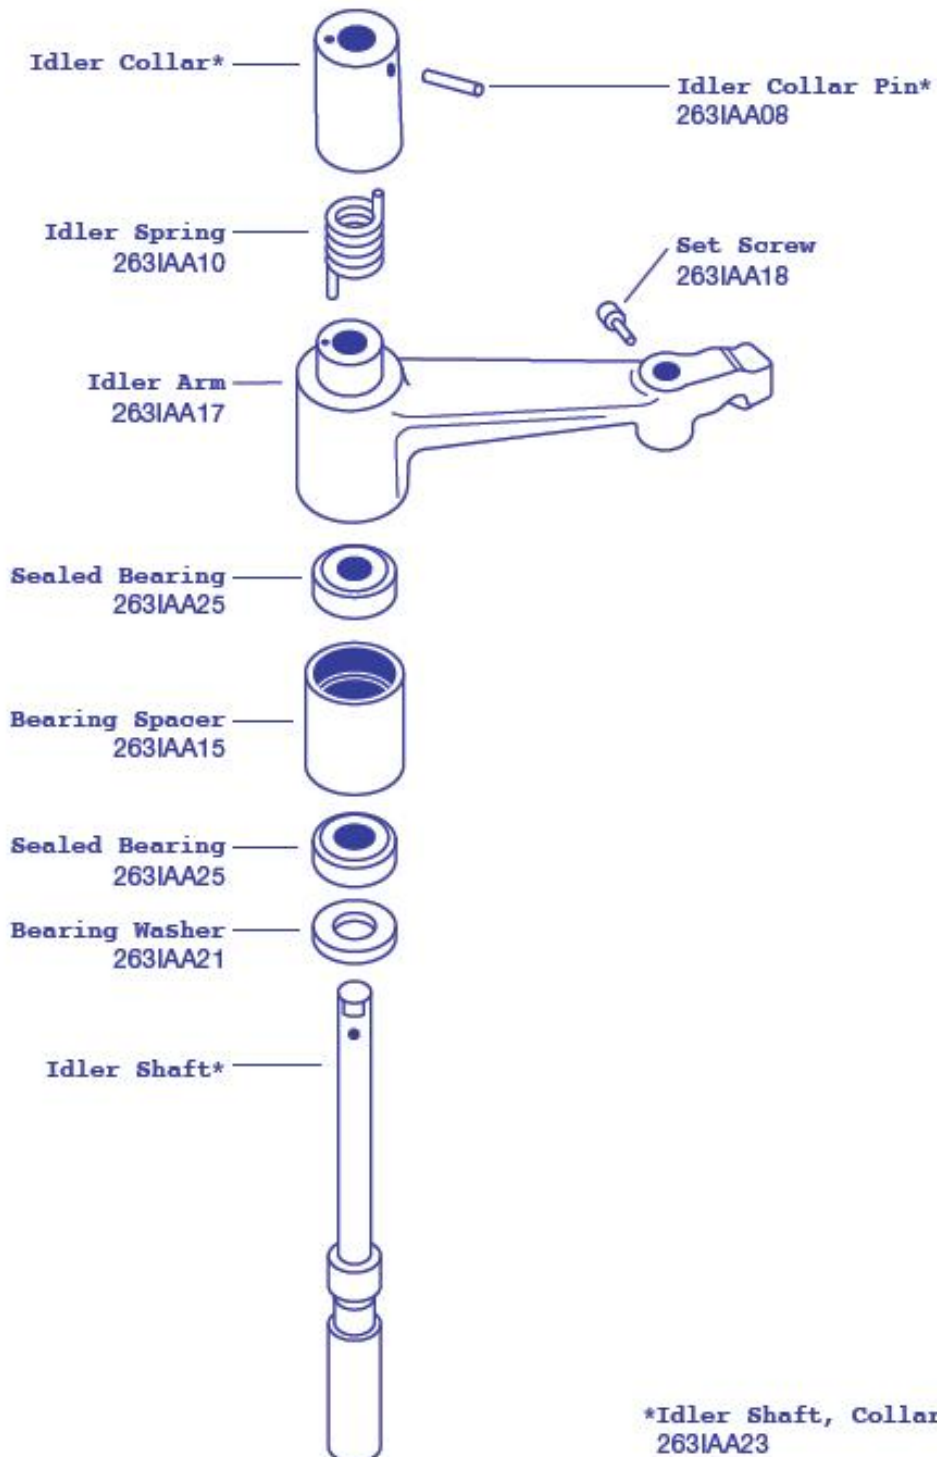

**AS26 Super Centrifuge**

Complete Head Bearing Assembly (Grease Design)  
261HBA18

**AS26 Super Centrifuge**

**Idler Pulley Assembly  
262IBA14**

**AS26 Super Centrifuge**

**Idler Shaft and Arm Assembly  
263IAA24**

**\*Idler Shaft, Collar & Pin Assembly  
263IAA23**

# AS26 Super Centrifuge

## The Bowl

**AS26 Super Centrifuge**

**Drag Body with Parts  
265DFA00**

\*Parts sold together.