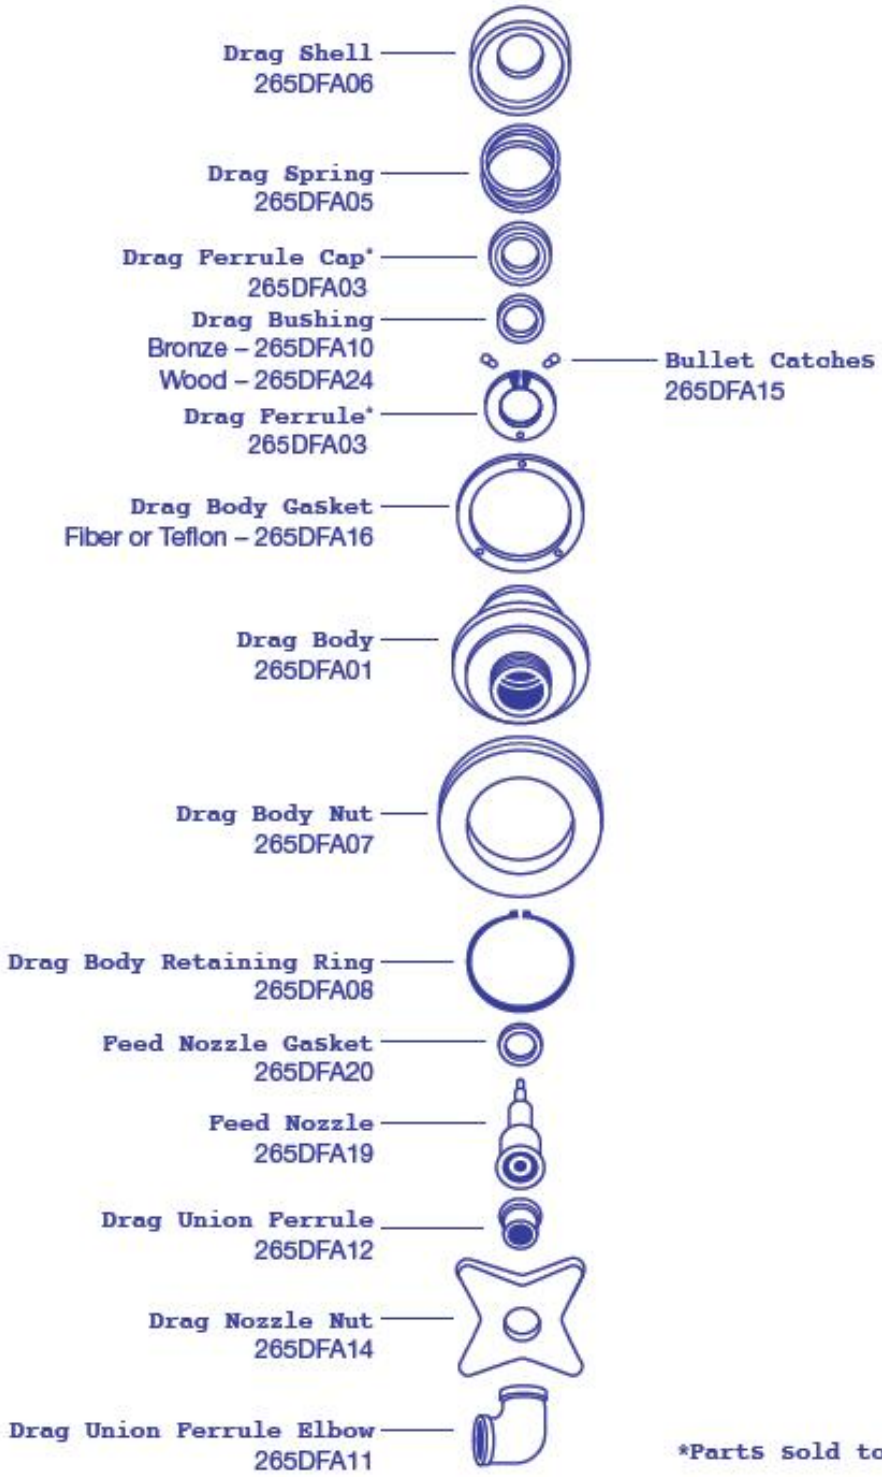

**AS26 Super Centrifuge**

Complete Head Bearing Assembly (Grease Design)  
261HBA18

**AS26 Super Centrifuge**

**Idler Pulley Assembly  
262IBA14**

**AS26 Super Centrifuge**

**Idler Shaft and Arm Assembly  
263IAA24**

**\*Idler Shaft, Collar & Pin Assembly  
263IAA23**

# AS26 Super Centrifuge

## The Bowl

**AS26 Super Centrifuge**

**Drag Body with Parts  
265DFA00**

\*Parts sold together.